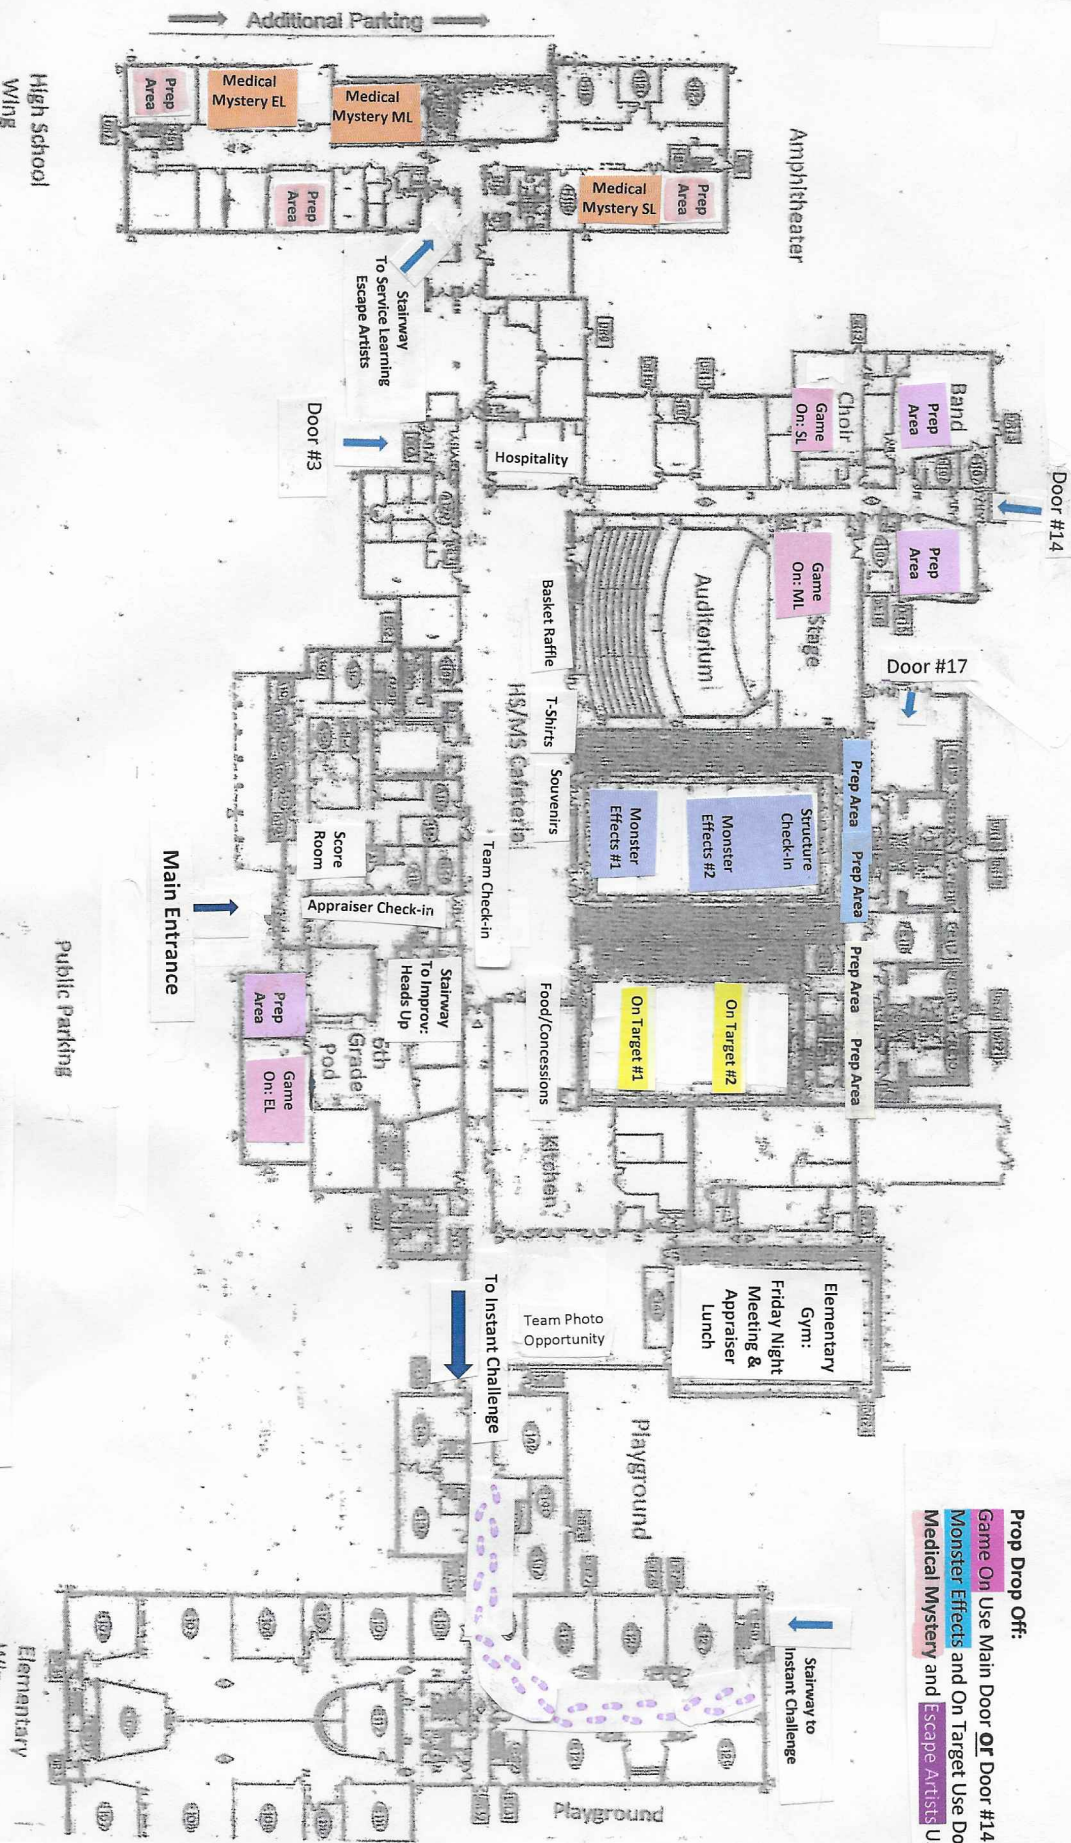

## Beaver Local Schools

**First Floor:**  
 Monster Effects (HS Gym)  
 Medical Mystery (HS Pod)  
 Game On (Fine Arts and 6th Grade Pod)  
 On Target (MS Gym)

Additional Parking at Football Field  
 (Shuttle Bus Being Provided)

Both Award Ceremonies Live Streamed at 4:30PM  
 Elementary Award Ceremony in Auditorium  
 MS/HS Awards in HS Gym

**Prop Drop Off:**  
 Game On Use Main Door OR Door #14  
 Monster Effects and On Target Use Door #17  
 Medical Mystery and Escape Artists Use Door #3

**Second Floor:**  
 Instant Challenge (Elementary Wing)  
 Improv: Heads Up (7th Grade Pod)  
 Service Learning: Escape Artists (HS Wing)

**FIRST FLOOR**  
 Elementary Wing

\*If parked at football field, you may drop off props 45 minutes before performance to return vehicle to the auxiliary lot.  
 Shuttle bus runs continuously. Please display parking pass on windshield. Thank you.