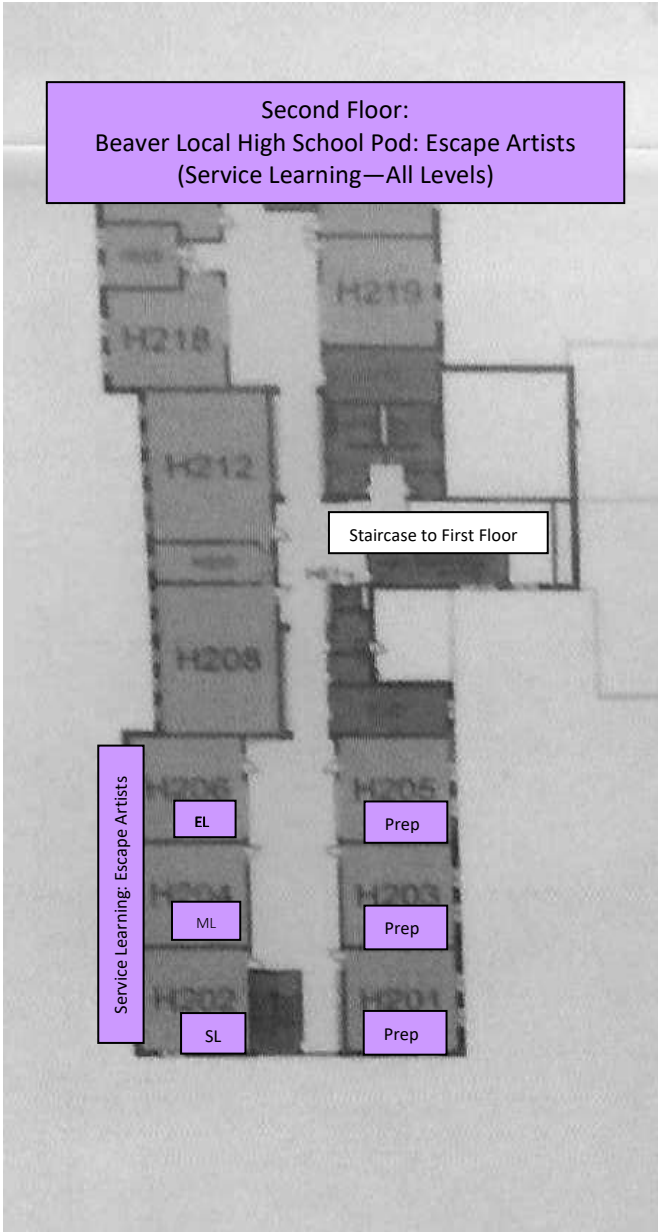

Second Floor:
Beaver Local High School Pod: Escape Artists
(Service Learning—All Levels)

Staircase to First Floor

Service Learning: Escape Artists

EL

Prep

ML

Prep

SL

Prep