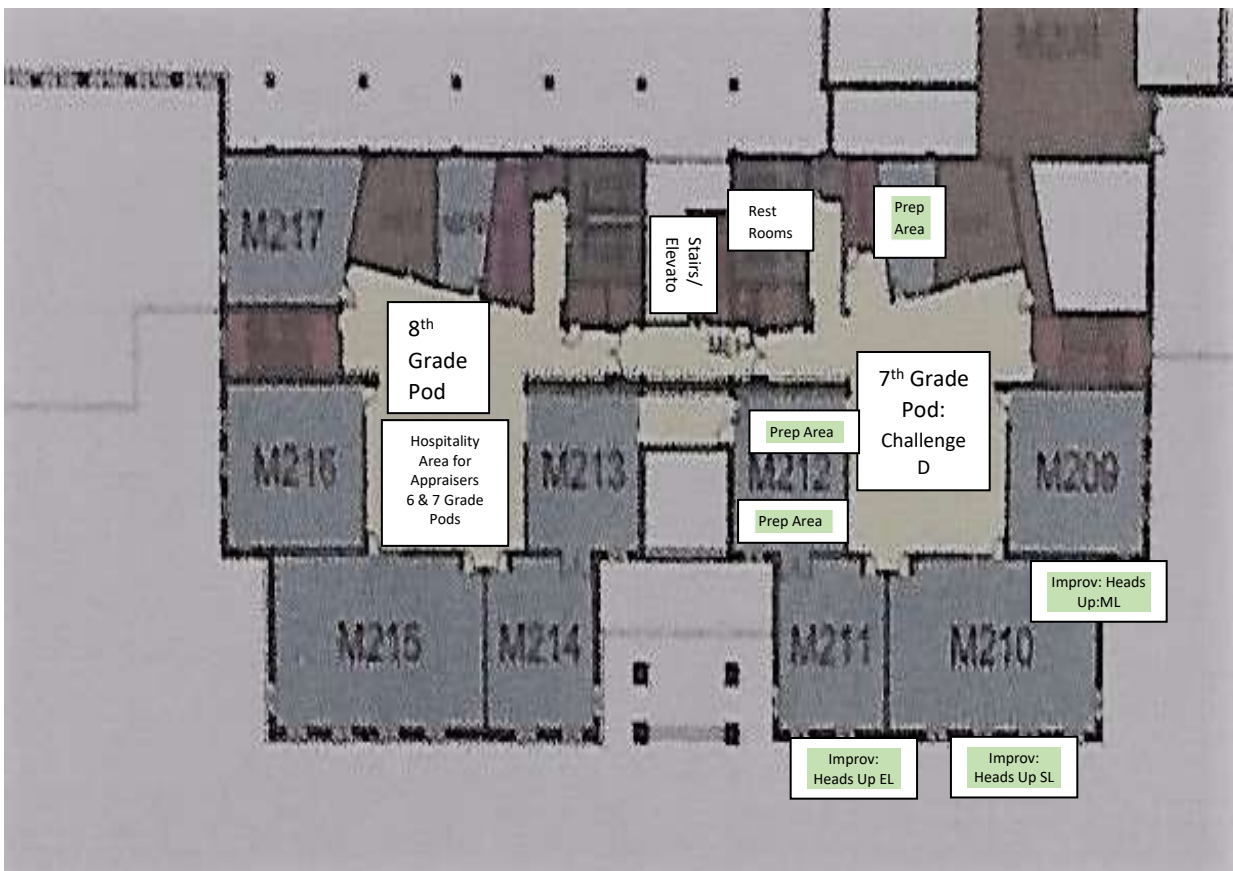

**Second Floor:**  
 Instant Challenge (Elementary Wing)  
 Improv: Heads Up (7th Grade Pod)  
 Service Learning: Escape Artists (HS Wing)

**FIRST FLOOR**  
 Elementary Wing

\*If parked at football field, you may drop off props 45 minutes before performance to return vehicle to the auxiliary lot.  
 Shuttle bus runs continuously. Please display parking pass on windshield. Thank you.

## Beaver Local 6<sup>th</sup>, 7<sup>th</sup>, and 8<sup>th</sup> Grade Pods: Challenges

The 6<sup>th</sup> Grade Pod is below the 7<sup>th</sup> Grade Pod as you enter the building. The Admin offices (and our score room) are below the 8<sup>th</sup> Grade Pod. The Cafeteria/Registration Area is available through doors #1, 3 in the front, and 14 (in the rear of the building).