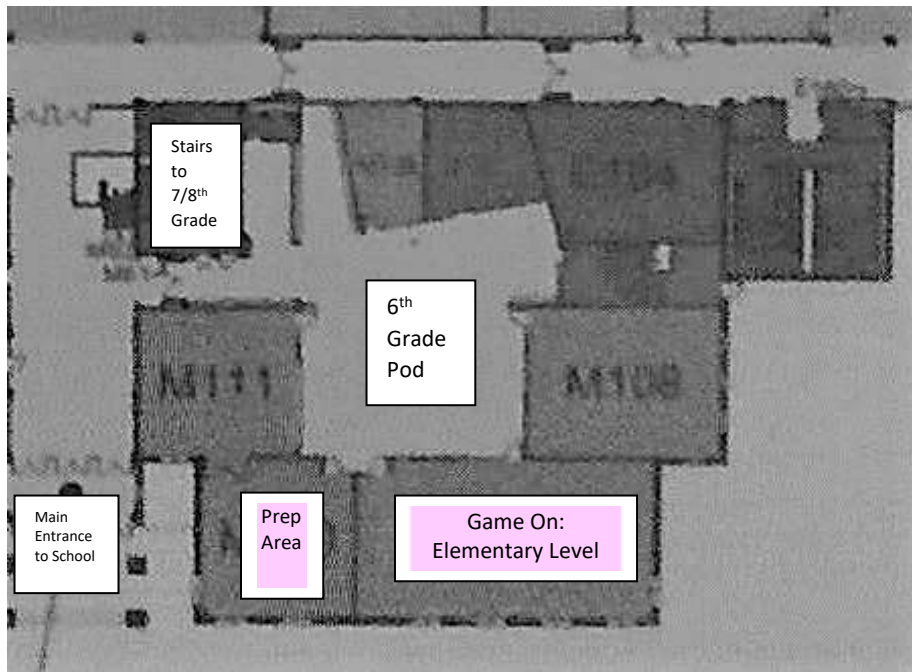

Beaver Local 6th, 7th, and 8th Grade Pods: Challenges