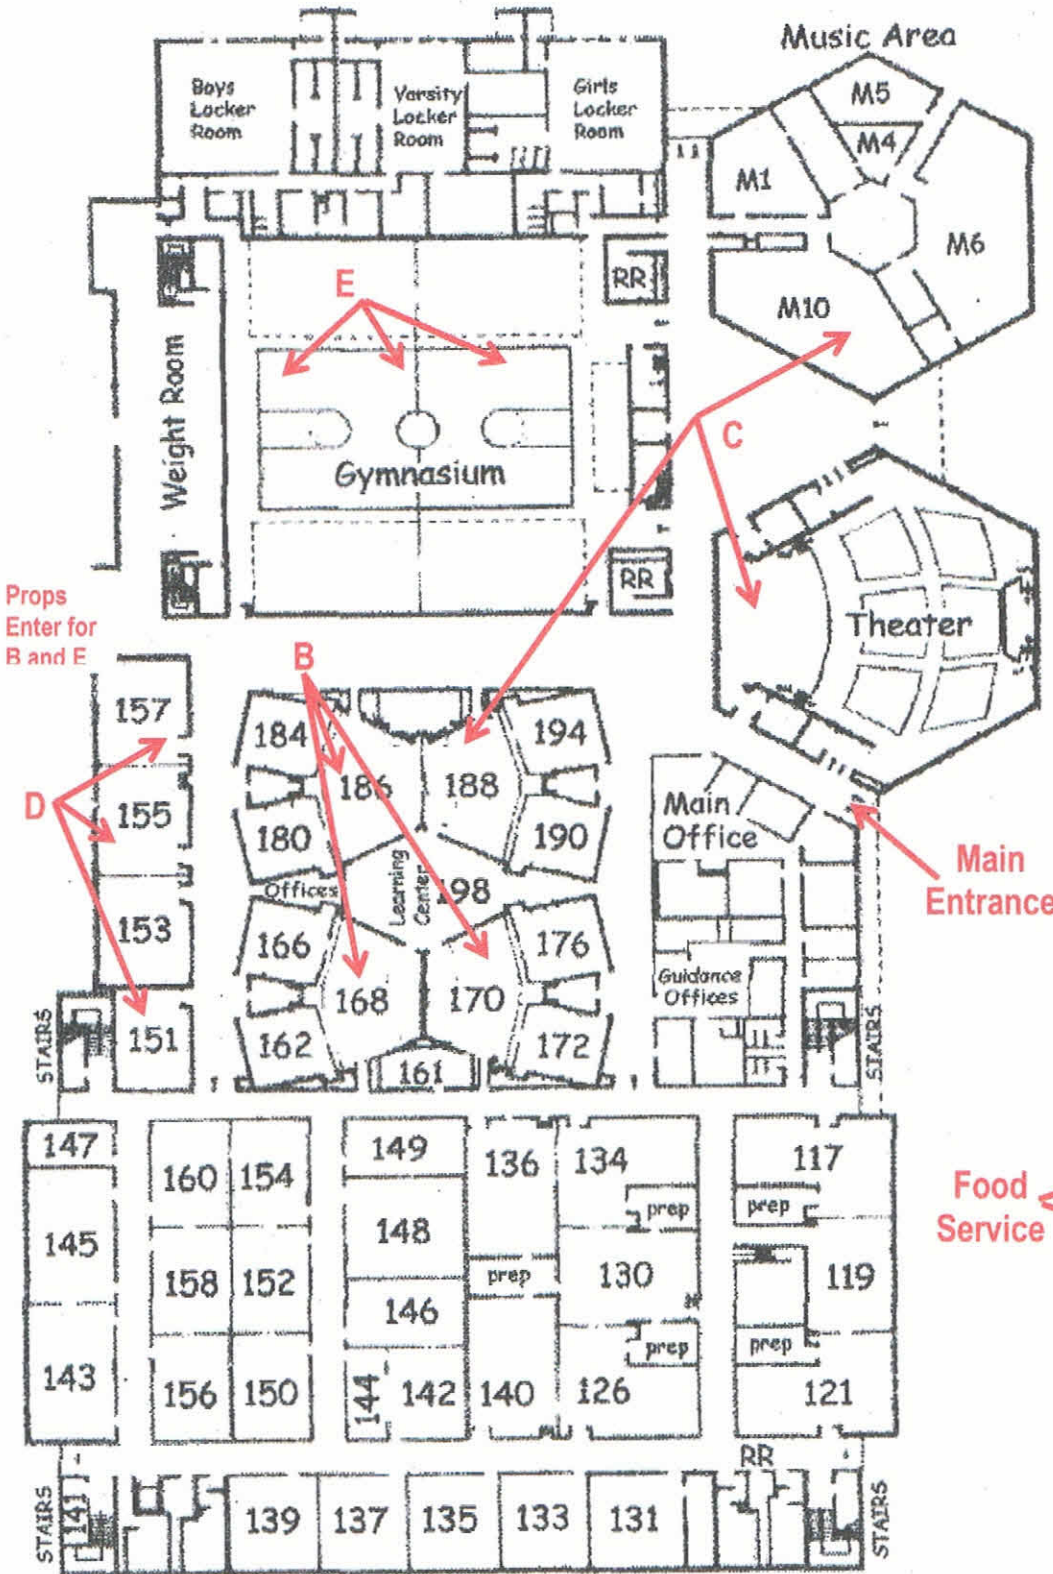

Mount Vernon High School  
 300 Martinsburg Road  
 Mount Vernon, OH 43050

**Challenge B**

Rooms 168, 170, 186

**Challenge C**

Rooms 188, M-10 and Theater

**Challenge D**

Rooms 151, 155, 157

**Challenge E**

3 sites in gymnasium

Props  
 Enter for  
 B and E

Main  
 Entrance

Food  
 Service

Lower Level

Upper Level

**Please Note: There is a FIRE LANE around the entire building. Stopping or Parking in the FIRE LANE makes your car subject to immediate towing!  
 Please park ONLY in marked spaces in a parking lot**